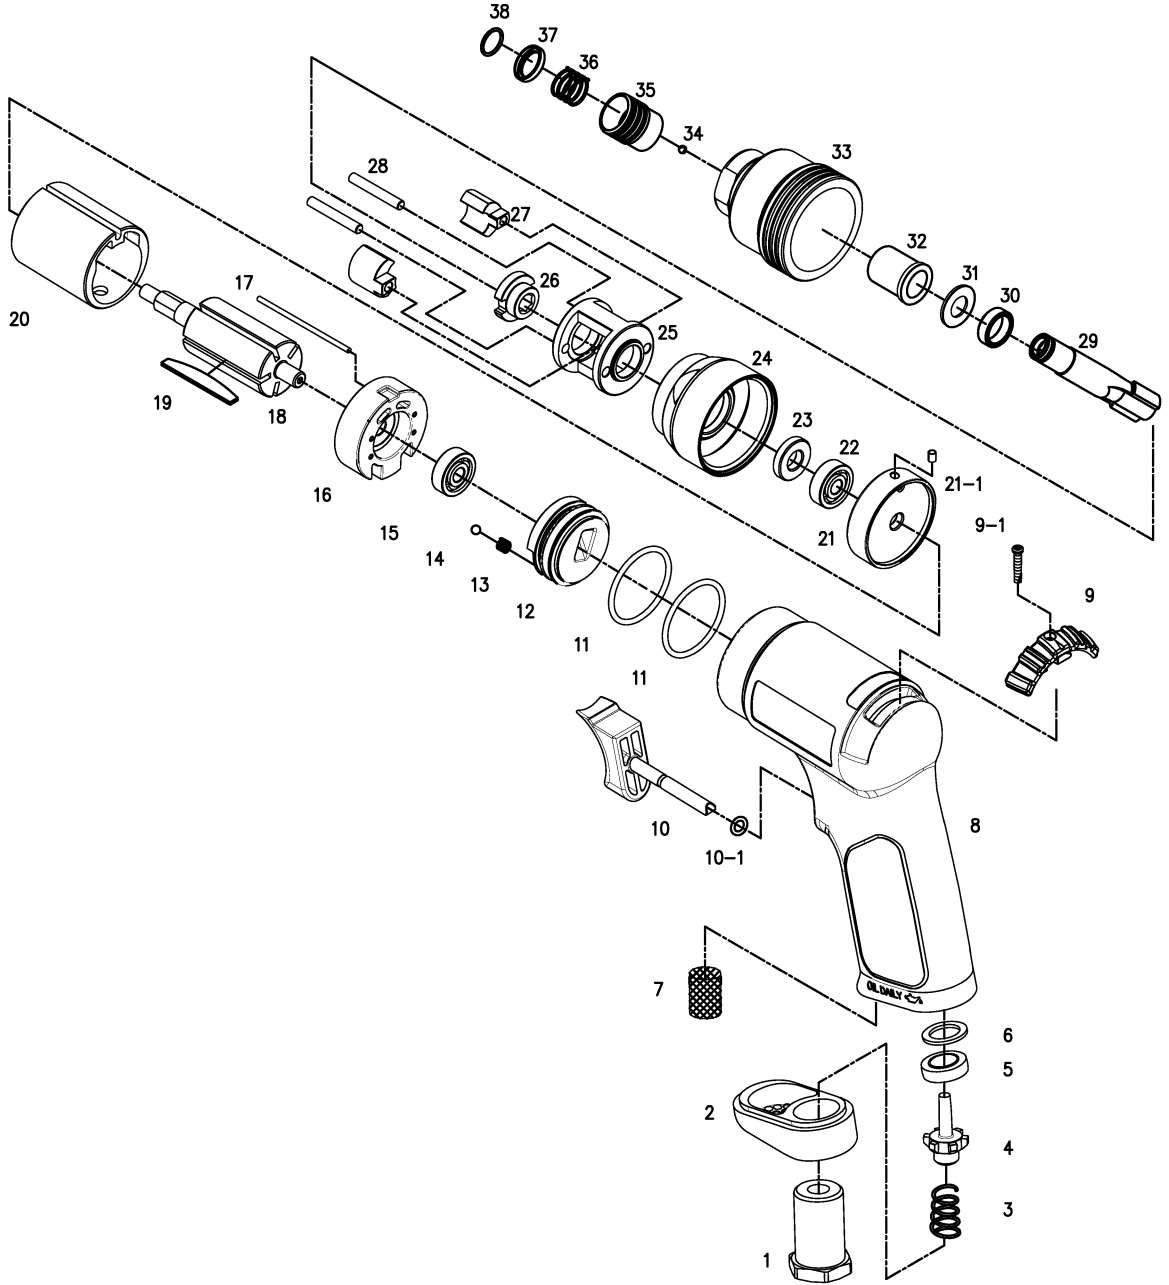

OS-6338IS **GAV** HAVALI TORNAVİDA

FIG NO.	PART NO.	DESCRIPTION	PCS	FIG NO.	PART NO.	DESCRIPTION	PCS
1	389501	Inlet Bushing	1	21	633818IP	Front Plate	1
2	633802	Deflector	1	21-1	633842	Spring Pin (2.5X4)	1
3	389503	Valve Spring	1	22	BB608ZZ	Ball Bearing	1
4	328804V	Valve	1	23	556015	Motor Spacer	1
5	328835	Valve Seat	1	24	633844	Impact Adaptor Ring-M2	1
6	328825S	Spacer	1	25	556013	Hammer Cage	1
7	389507	Silencer	1	26	556014	CAM	1
8	633808	Composite Housing	1	27	633846IP	Hammer	2
9	633809	Reverse Valve Lever	1	28	556011	Hammer Pin	2
9-1	633809-1	Screw	1	29	633822IS	Anvil	1
10	633810	Trigger	1	30	556004	Bushing	1
10-1	638013	O-Ring	1	31	556003	Spacer	1
11	633811	O-Ring	2	32	556002	Hammer Case Bushing	1
12	633812	Valve Body	1	33	633845	Hammer Case	1
13	633847	Spring	1	34	STB3175	Steel Ball	1
14	SB0003-1	Detent Ball	1	35	556009	Retaining Sleeve	1
15	B626ZZ	Ball Bearing	2	36	S1112	Spring	1
16	633813	Rear Plate	1	37	556007	QC.Spacer	1
17	633817-1	Guide Pin	1	38	589033	Spring Holder	1
18	633815IS	Rotor	1				
19	633816	Rotor Blade	6				
20	633817	Cylinder	1				